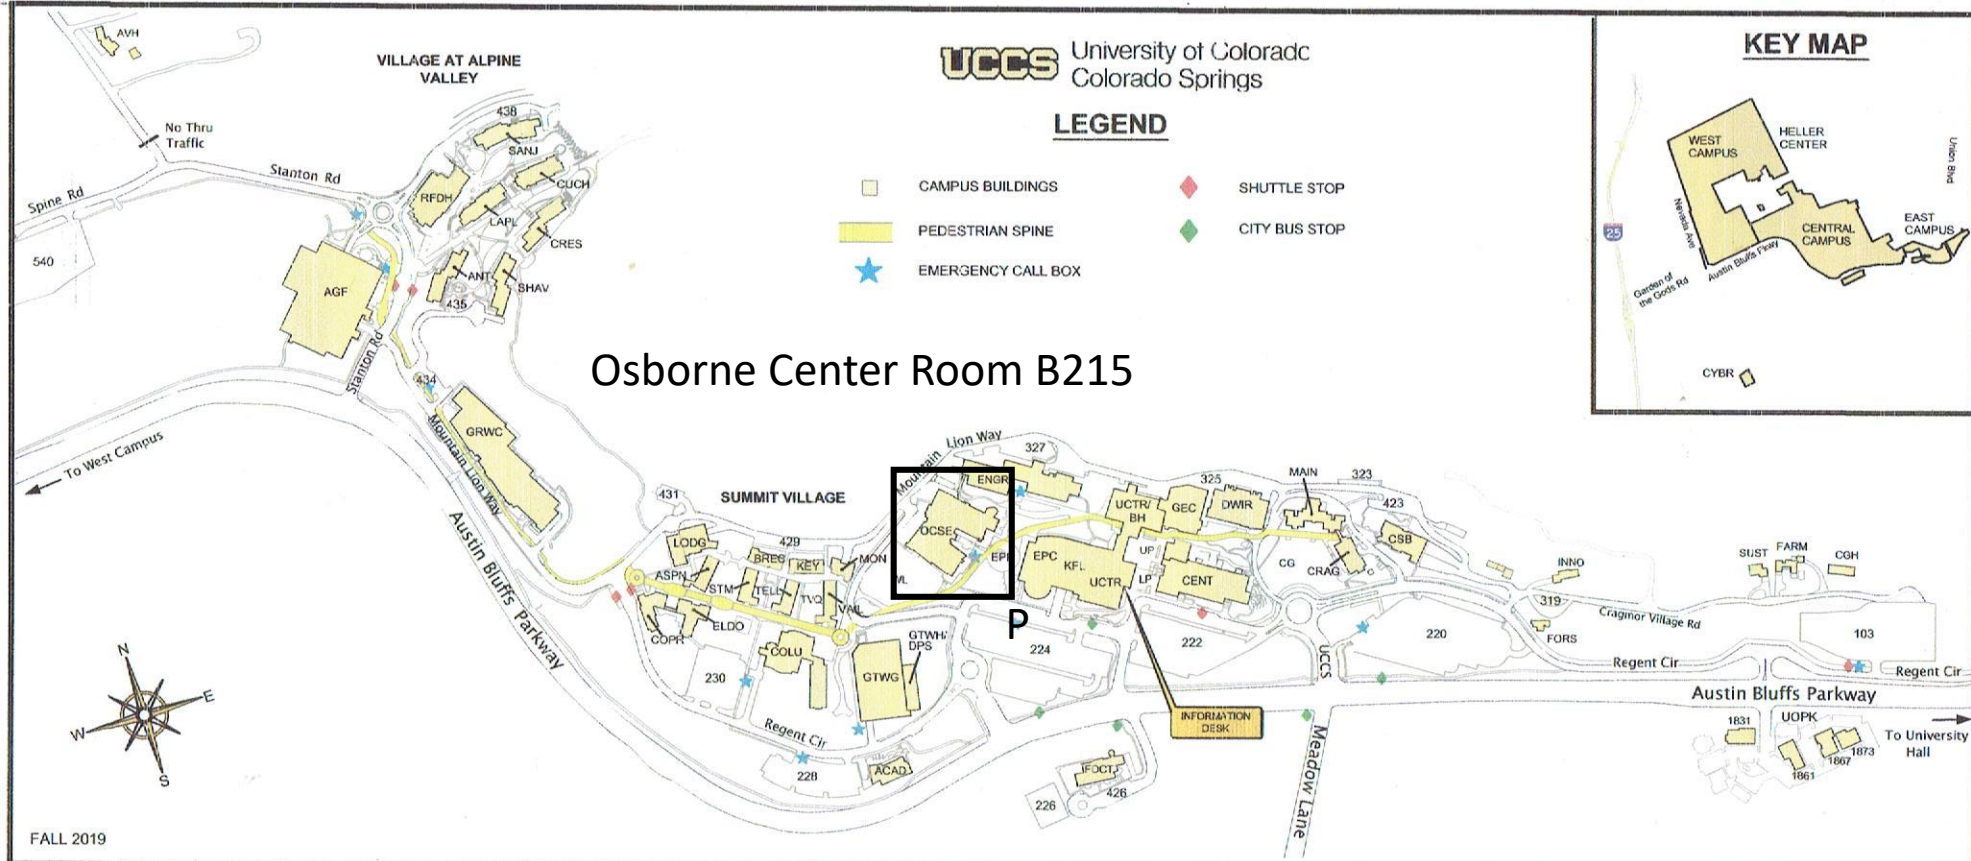

LEGEND

- CAMPUS BUILDINGS
- PEDESTRIAN SPINE
- EMERGENCY CALL BOX
- SHUTTLE STOP
- CITY BUS STOP

Osborne Center Room B215

FALL 2019

BUILDING DIRECTORY

4010	4010 HOUSE	ENGR	ENGINEERING & APPLIED SCIENCE BUILDING	LAPL	LA PLATA HOUSE
ACAD	ACADEMIC OFFICE BUILDING	EPC	EL POMAR CENTER	LODG	THE LODGE
AGF	ALPINE GARAGE & FIELD	EPP	EL POMAR PLAZA	LP	LOWER PLAZA
ANT	ANTERO HOUSE	FARM	FARMHOUSE	MAIN	MAIN HALL
ASPN	ASPEN HOUSE	FDCT	FAMILY DEVELOPMENT CENTER	MLA	MOUNTAIN LION ANNEX
BH	ALPINE VALLEY HOUSE	FINE	FINE ARTS BUILDING	MLF	MOUNTAIN LION FIELD
BREC	BERGER HALL (INSIDE UCTR)	FORS	FORSTER HOUSE	MLFH	MOUNTAIN LION FIELD HOUSE
B201-B204	EAGLE ROCK MODULARS	GEC	GALLOGLY EVENTS CENTER	MLP	MOUNTAIN LION PARK
CENT	CENTENNIAL HALL	GRWC	GALLOGLY RECREATION AND WELLNESS CENTER	MLS	MOUNTAIN LION STADIUM
CG	CRAGMOR GREEN	GTWG	GATEWAY GARAGE	MON	MONARCH HOUSE
CGH	CAMPUS GREENHOUSE	GTWH	GATEWAY HALL	OCSE	OSBORNE CENTER
COLU	COLUMBINE HALL	HBAR	HELLER BARN	RFDH	ROARING FORK DINING HALL
COPR	COPPER HOUSE	HGUH	HELLER GUEST HOUSE	SANJ	SAN JUAN HOUSE
CRAG	CRAGMOR HALL	HMAH	HELLER MAIN HOUSE	SHAV	SHAVANO HOUSE
CRES	CRESTONE HOUSE	HMAH	HELLER MAIN HOUSE	STM	STEAMBOAT HOUSE
CSB	CAMPUS SERVICES BUILDING	HMSP	HYBL SPORTS MEDICINE & PERFORMANCE CENTER	SUST	SUSTAINABILITY DEMONSTRATION HOUSE
CUCH	CUCHARAS HOUSE	HPUH	HELLER PUMP HOUSE	TELL	TELLURIDE HOUSE
CYBR	CYBERSECURITY BUILDING	HSTU	HELLER STUDIO	TVQ	TELLURIDE-VAIL QUAD
DPS	DEPT OF PUBLIC SAFETY (INSIDE GTWH)	INNO	INNOVATION HOUSE	UCTR	UNIVERSITY CENTER
DWIR	DWIRE HALL	KEY	KEYSTONE HOUSE	UHAL	UNIVERSITY HALL
ECFA	ENT CENTER FOR THE ARTS	KFL	KRAEMER FAMILY LIBRARY	UOPK	UNIVERSITY OFFICE PARK
ECSS	ENT CENTER SET SHOP	LANE	LANE CENTER	UP	UPPER PLAZA
ELDO	ELDORA HOUSE			VAIL	VAIL HOUSE
				WL	WEST LAWN